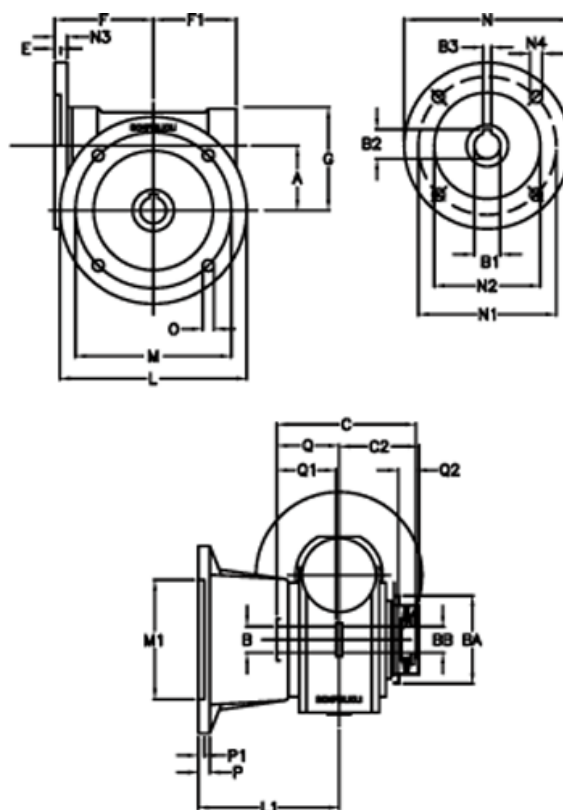

Article number: 390204401462836

Description: Worm Gear with Torque Limiter
VF 44-L2-FA-14-P71B14

Measures

a = 44.6	C2 = 48	m = 87	P = 9
B = 18	Description = VF 44FA-xx-71B14	M1 = 60	P1 = 7
B1 E7 = 14	E = 2	N = 105	Q = 32.0
B2 = 16.3	F = 65	N1 = 85	Q1 = 32
B3 H9 = 5	F1 = 54	N2 = 70	Q2 = 12
BA = 40	g = 71	N3 = 10.0	
BB H7 = 11	L = 110	N4 = 7.0	
C = 79	L1 = 90	O = 8.5	